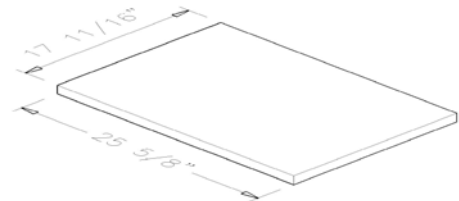

EASY Do-It-Yourself Soapstone Slabs: If you can work wood--You *can* work Soapstone.

Soapstone Slabs: Maximum Dimensions
450 x 650 x 30mm (17.7"x 25.6"x 1.18")
61 lbs per slab
Cost: \$135.00 per Slab
(3.15 square feet per slab) \$42.86 per square foot

Soapstone Sink Kit

Chicago-Wright Style
Size: 30"x 18"x 10 3/16" O.D.
Cost: \$795.00
Weight: 170 lbs (approx)
Drain hole is centered

These sinks are easy to put together on site.
Use 2-ply epoxy to bond the pieces together.