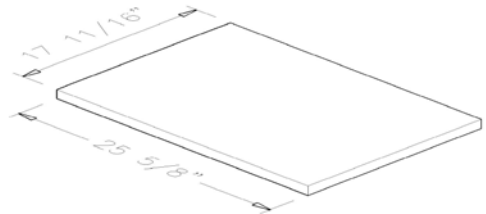

EASY Do-It-Yourself Soapstone Slabs: If you can work wood---You *can* work Soapstone.

Soapstone Slabs: Maximum Dimensions
450mm x 650mm x 30mm (17.7"x 25.6"x 1.2")
61 lbs per slab
Cost: \$115.00 per Slab
(3.15 square feet per slab) \$36.50 per square foot

Soapstone Sink Kit

In stock Sink Kit: Chicago-Wright Style
Size: 30"x 18"x 10 3/16" O.D.
Cost: \$750.00
Weight: 170 lbs (approx)
Drain hole is centered

These sinks are easy to put together on site. Use 2-ply epoxy to bond the pieces together.